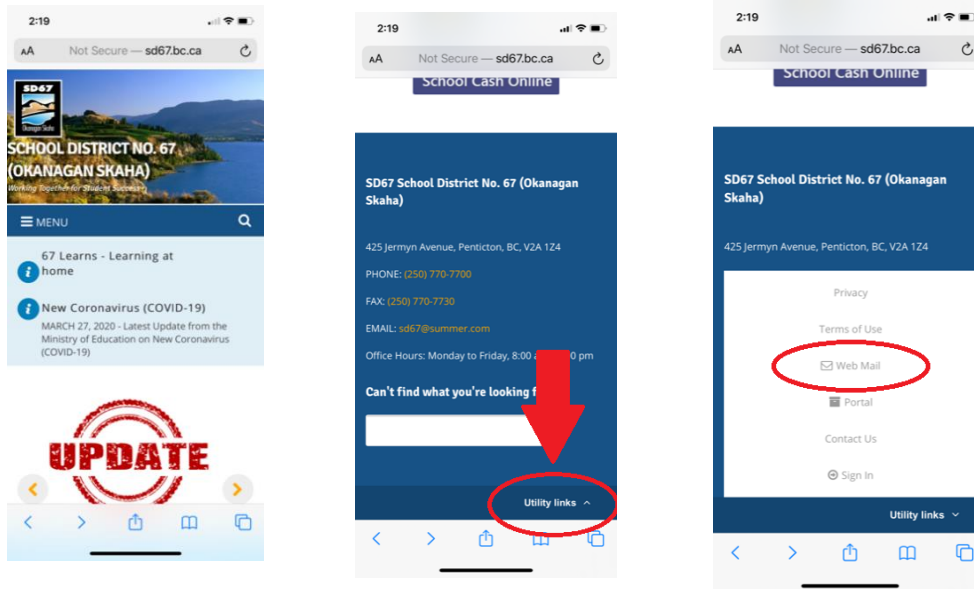

## How To Access Your School Email From A Device (Phone or Tablet)

- 1) Go to the website [www.sd67.bc.ca](http://www.sd67.bc.ca). Scroll down to the bottom of the page and click 'Utility Links' and select "Webmail".