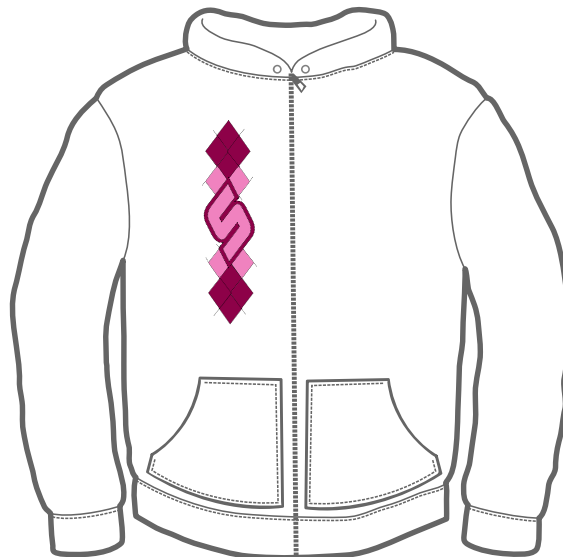

LADIES ZIP HOODIES AND HATS

S-XL
FEATURES A 3 COLOUR SCREEN PRINT
ON THE FRONT RIGHT SIDE

ONE SIZE FITS ALL
FEATURES A 2" TALL 3D PUFF EMBROIDERED LOGO
IN PINK ON PINK

LIGHT BLUE
ZIP HOODIE
\$45

WHITE
ZIP HOODIE
\$45

WHITE
PRO TWILL HAT
\$20

OPEN HAT BACK